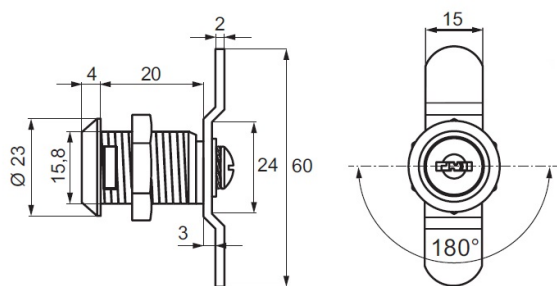

PRODUCT SHEET

Description:

Cam Lock 1920, 180DG, Cam 138, "Cashier Desk", CPL, KA D20, Key Pull Out at 3 Positions. 6,9 & 12 O'Clock

Item number:

14.04.487-9

Units	Box	Carton	HS Code	Barcode
Pcs.	30	300	8301300000	
				5704866041898